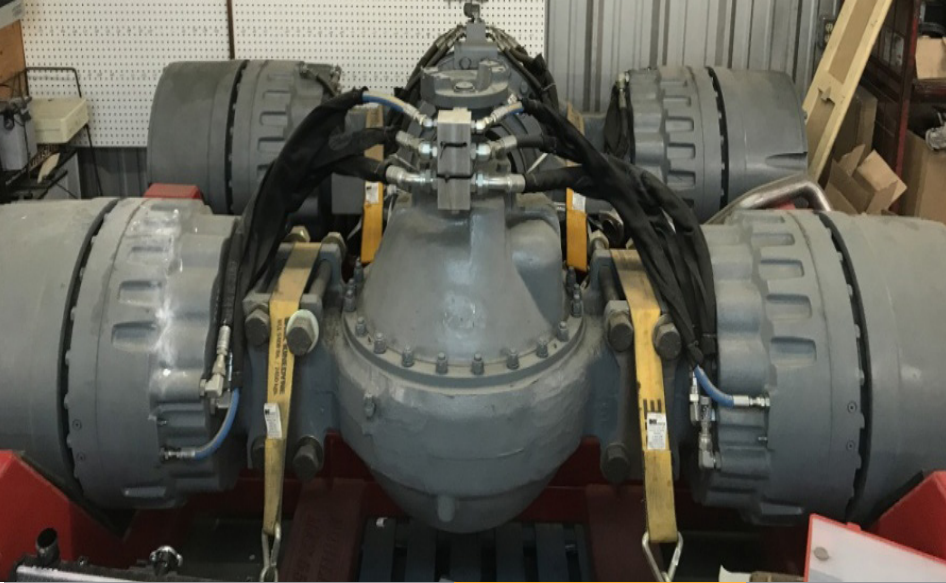

Mobile Parts

The **source** for equipment parts.

CLARK AXLES ST1520

For More Information Please
Contact :

Toll Free: 1-800-461-4055

Phone: 1-705-897-4955

DETAILS:

FRONT AXLE ASSY ST 1520

Rebuilt & Brake tested in 2015 complete with cooling hoses & tie bolts.

Stored indoors since then.

SOLD AS IS

REAR AXLE ASSY ST 1520

Rebuilt & Brake tested in 2016 complete with trunnions, & tie bolts.

Stored indoors since then.